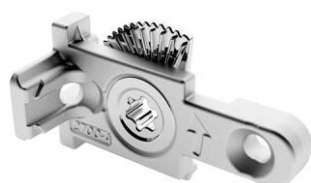

ALUMINUM JOINS

MVM-0325 (3515)

Replacement for coupling
MO4205

MVM-0490

Replacement for coupling
MO4201

MVM-0326

Replacement for coupling
MO43 (3842)

120-38-416-00

Replacement for coupling
MO43 (3842)

MVM-0423

Replacement for coupling
Skala 1119

MVM-4154

Replacement for coupling
Skala 2660

MVM-4155

Replacement for coupling
Skala 2632

MVM-4156

Replacement for coupling
Skala 2650

MASTER-400-V

MASTER-401-S

Replacement
140-00-219-00

MASTER-402-M

180-20-040-00

Replacement for
coupling
Skala 2000

FUJI2700