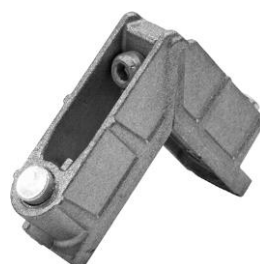

ALUMINUM JOINS

MVM-0325 (3515)

Replacement for coupling
MO4205

MVM-0490

Replacement for coupling
MO4201

MVM-0326

Replacement for coupling
MO43 (3842)

120-38-416-00

Replacement for coupling
MO43 (3842)

MVM-0423

Replacement for coupling
Skala 1119

MVM-4154

Replacement for coupling
Skala 2660

MVM-4155

Replacement for coupling
Skala 2632

MVM-4156