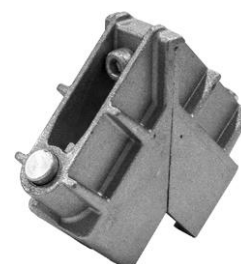

ALUMINUM JOINS

MVM-0325 (3515)

Replacement for coupling
MO4205

MVM-0490

Replacement for coupling
MO4201

MVM-0326

Replacement for coupling
MO43 (3842)

120-38-416-00

Replacement for coupling
MO43 (3842)

MVM-0423

Replacement for coupling
Skala 1119

MVM-4154

Replacement for coupling
Skala 2660

MVM-4155

Replacement for coupling
Skala 2632

MVM-4156